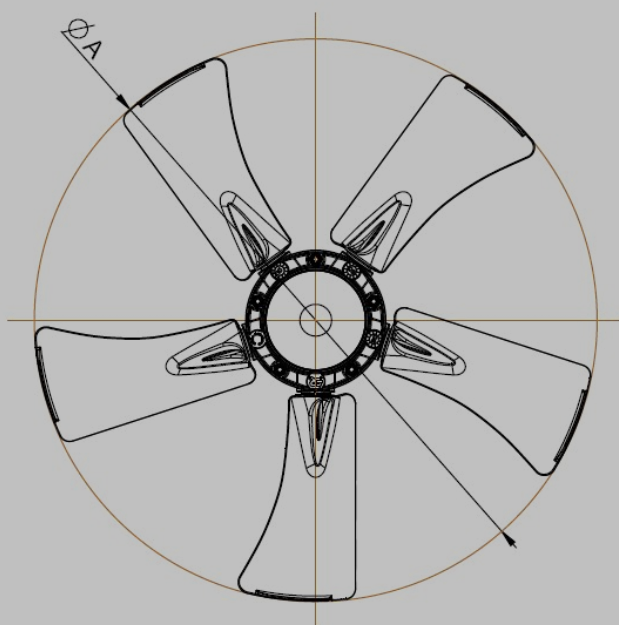

Fans

RQWE

Clockwise rotation

$\varnothing A$	B	C	D
504	60	44	39
	64	51	43
	68	59	47
	71	68	50
	74	76	53