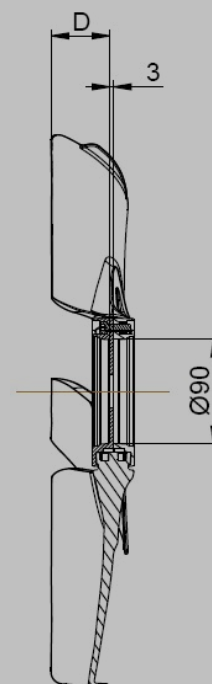

All measures are expressed in millimeters.