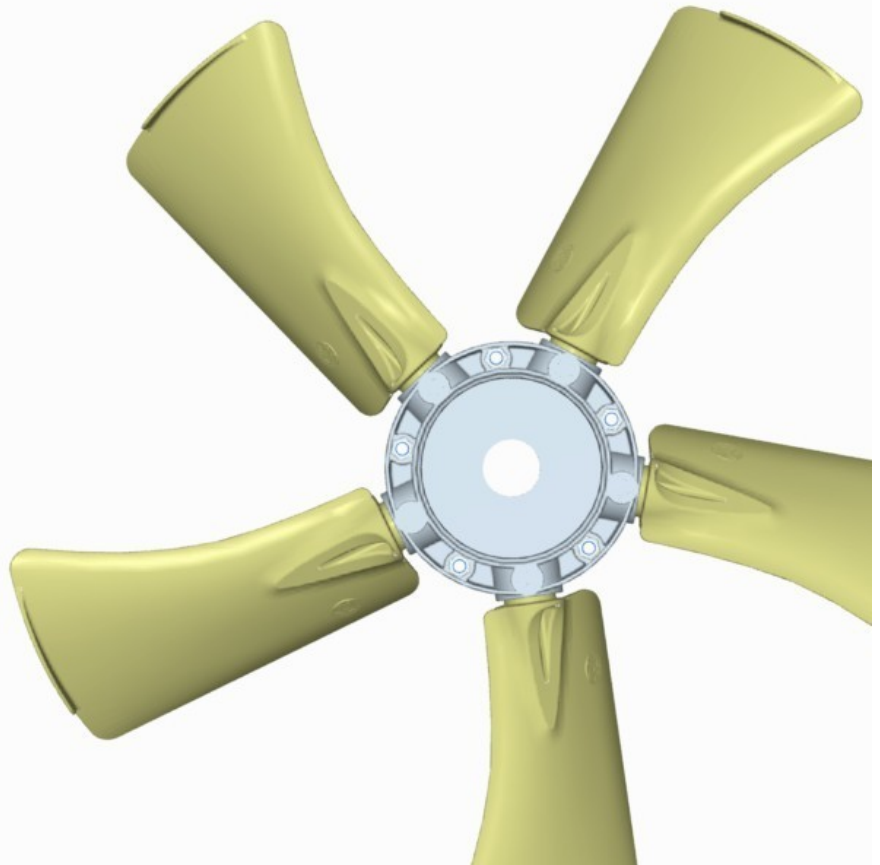

# RQWE

The RQWE flying lines has been designed to get high performances with a compact look, and with the widest application availability typical of variable pitch angle fans.

The blades stiffness assure reliability and silence in the heavy duty applications.

## TECHNICAL FEATURES

- 5 blades in PA66 GF30
- Diecasted aluminium hubs
- Customized diameter on request, max 504mm
- Puller clockwise rotation
- Variable pitch 30° to 50°
- Temperature range -30°C to +110°C
- Customized fixing holes
- Possibility of assembling standard diecasted alu hubs