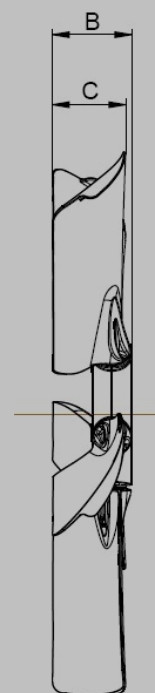

# RQWE

The RQWE flying lines has been designed to get high performances with a compact look, and with the widest application availability typical of variable pitch angle fans.

The blades stiffness assure reliability and silence in the heavy duty applications.

## TECHNICAL FEATURES

- 5 blades in PA66 GF30
- Diecasted aluminium hubs
- Customized diameter on request, max 504mm
- Puller clockwise rotation
- Variable pitch 30° to 50°
- Temperature range -30°C to +110°C
- Customized fixing holes
- Possibility of assembling standard diecasted alu hubs

# RQWE

Clockwise rotation

| $\varnothing A$ | B  | C  | D  |
|-----------------|----|----|----|
| 504             | 60 | 44 | 39 |
|                 | 64 | 51 | 43 |
|                 | 68 | 59 | 47 |
|                 | 71 | 68 | 50 |
|                 | 74 | 76 | 53 |